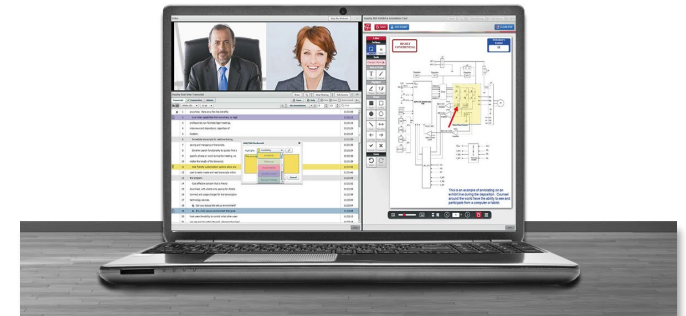

REMOTE DEPOSITION PLATFORMS

RingHuseby

HusebyConnect

COMPATIBLE DEVICES

Virtually all devices

Laptop/Desktop Computer

PLATFORM SETUP

Video, exhibits and realtime in separate windows

Video, exhibits and realtime integrated into one platform

TECHNICAL LEVEL

Simple, straightforward

Robust , "bells and whistles"

LIVE SUPPORT

REALTIME READY

EXHIBIT PRESENTATION

Screen share exhibits

Integrated exhibit presentation module with electronic exhibit stamping

EXHIBIT ANNOTATIONS

On-screen annotation tools only - cannot be saved to final exhibit

Robust annotation tools - can be saved to final exhibit

EXHIBIT COURTESY COPY

Electronically hand courtesy copy to counsel, deponent and reporter using Huseby FileShare

Electronically hand courtesy copy to counsel, deponent and reporter using integrated module